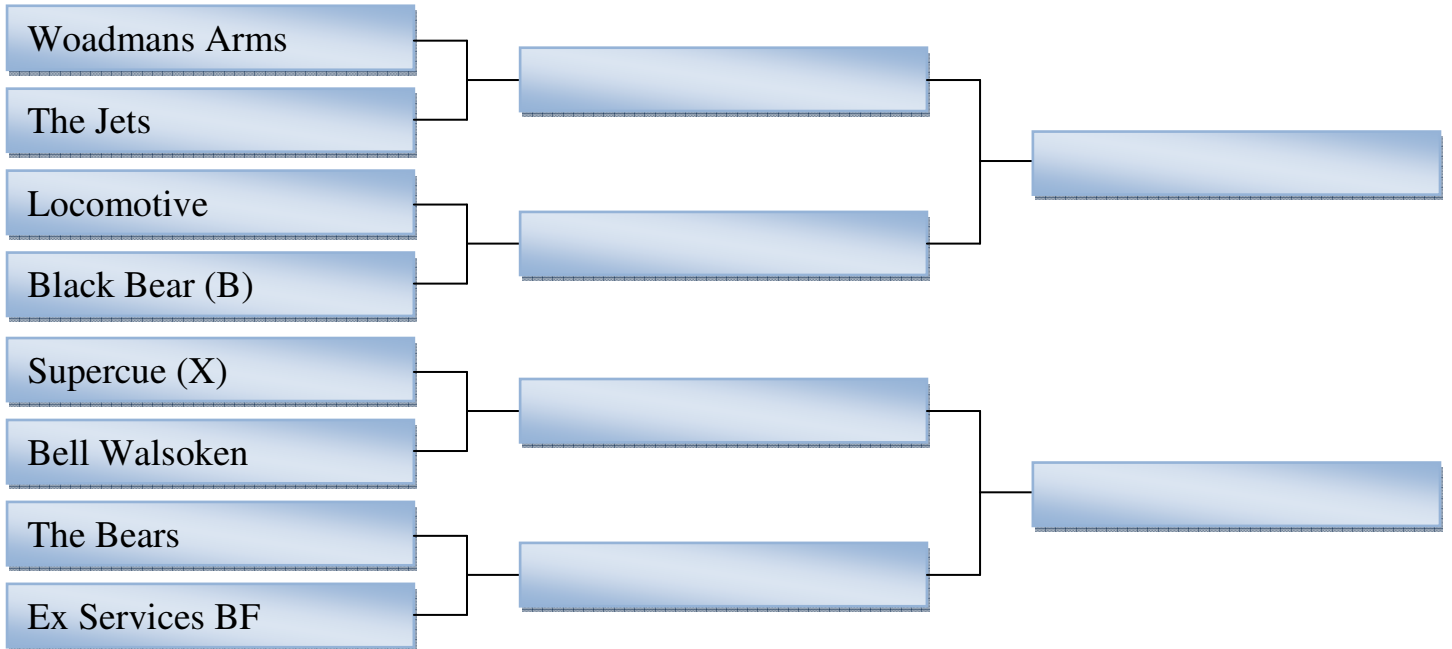

Cherry Automatics

Pool Leagues

Helpline
07725 216 599

Wednesday League

Knock Out Cup

October 21st

Consolation Cup

All results to be phoned in
Tel: (01945) 464207