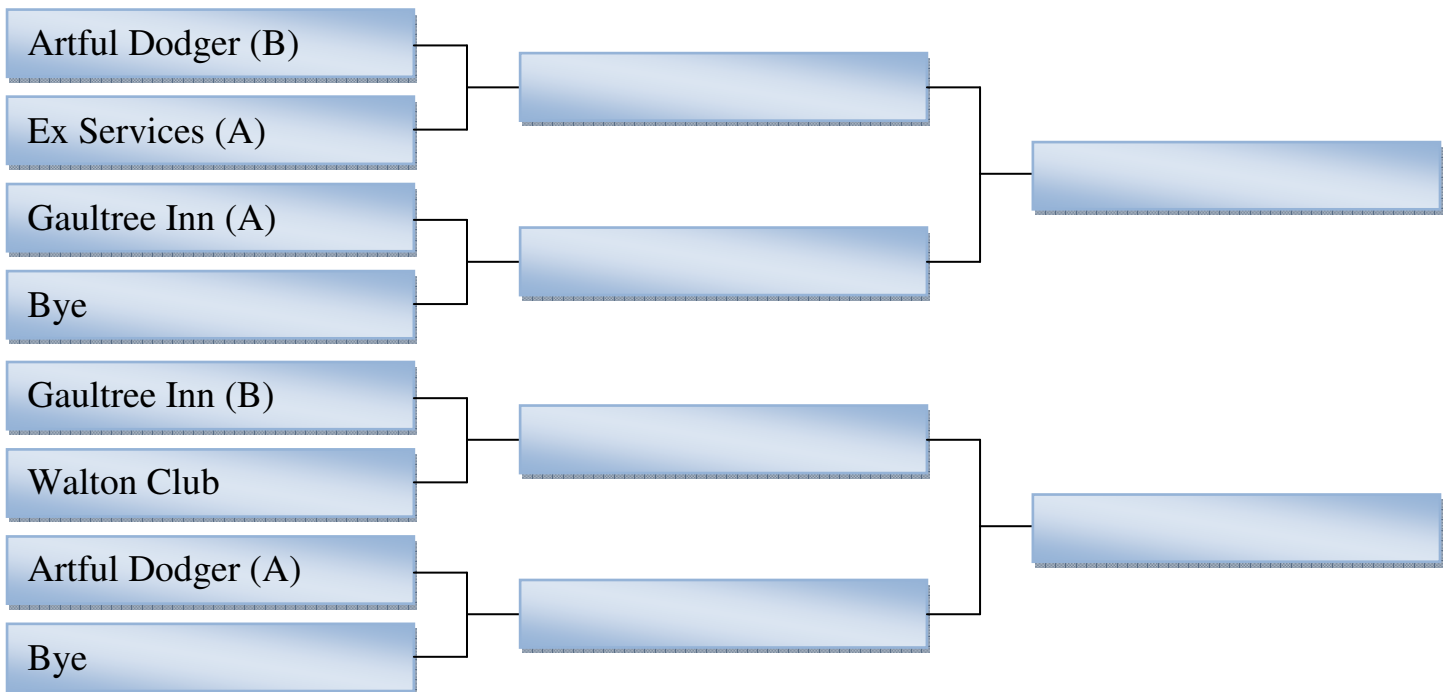

Cherry Automatics

Pool Leagues

Helpline
07725 216 599

Wednesday League

Knock Out Cup

October 21st

Consolation Cup

All results to be phoned in
Tel: (01945) 464207