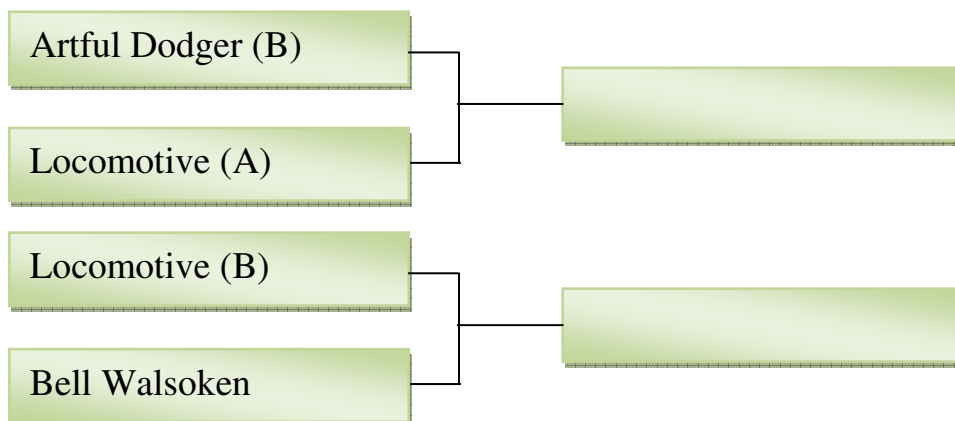

Wisbech & District

Open Pool League

Sponsored by **CHERRY AUTOMATICS**

Helpline
07725 216 599

Wisbech & District League Knock Out Cup Semi Finals

Played Sunday November 8th

Consolation Cup Semi Finals

Winning team to phone result in
(01945) 464207