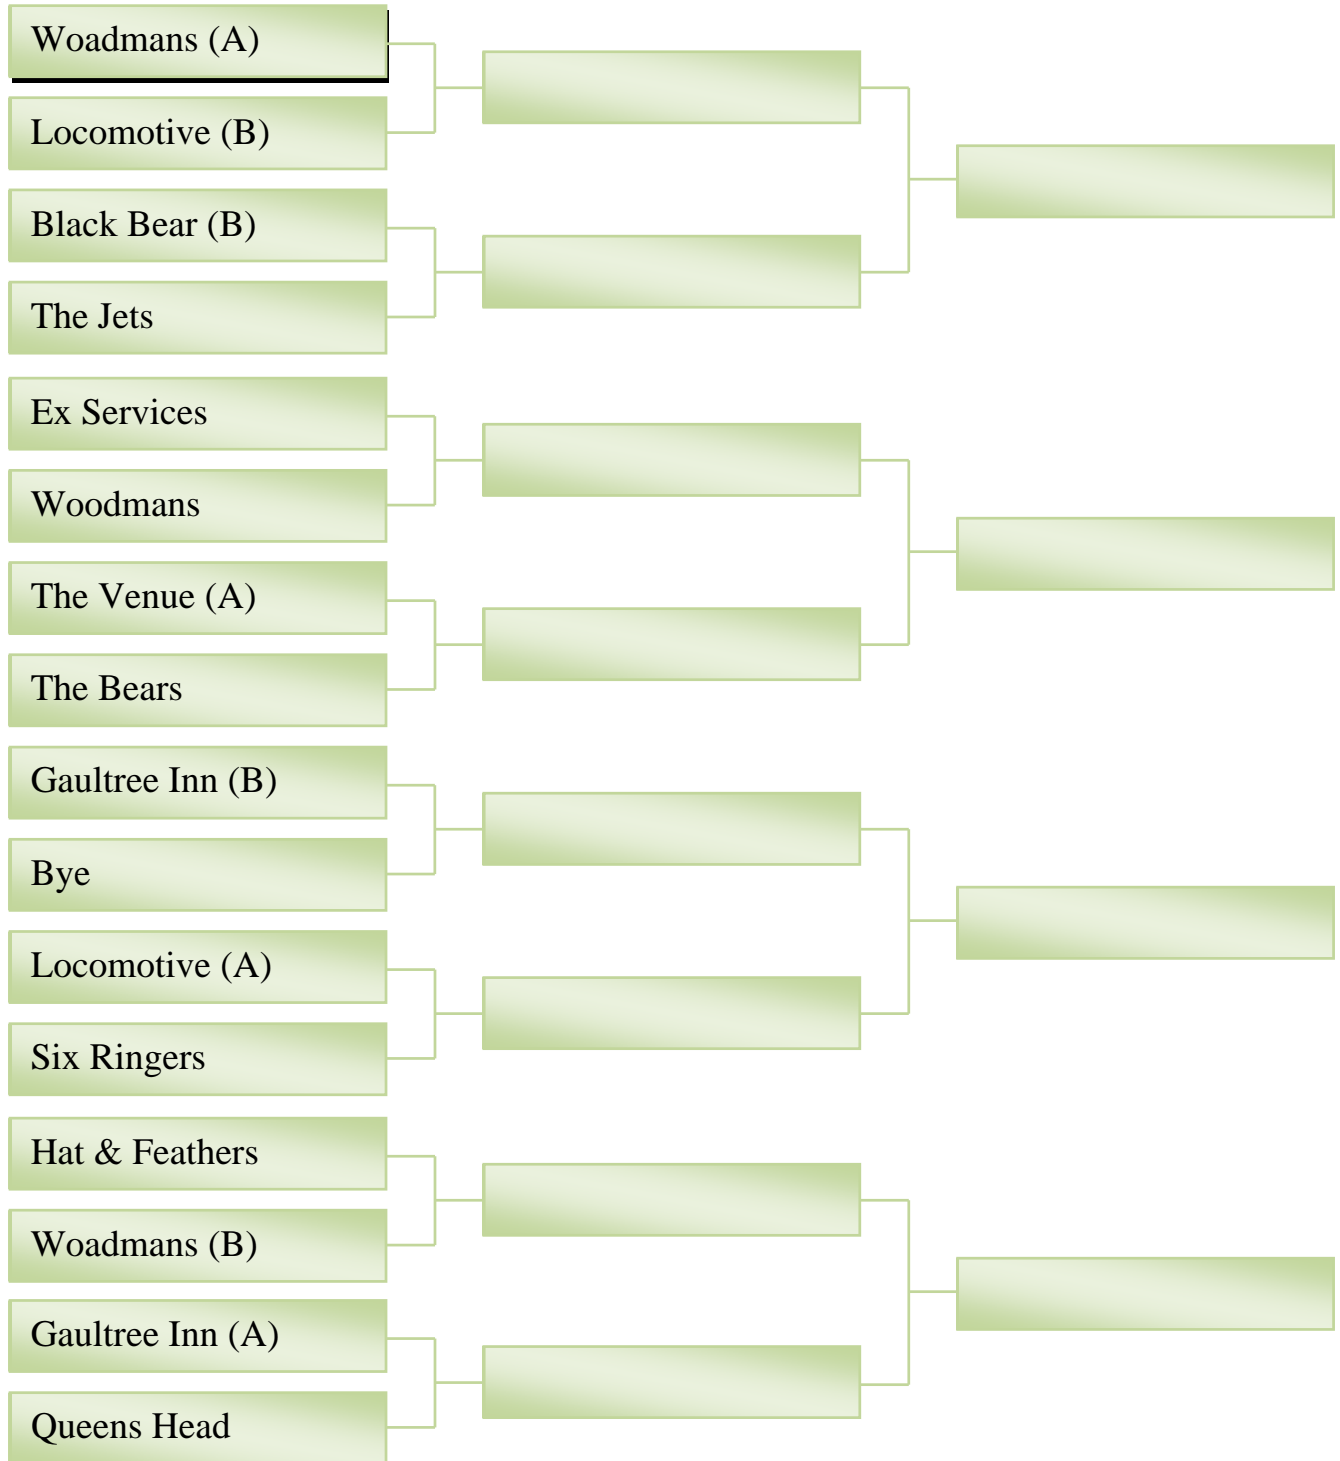

# Wisbech & District

## Open Pool League

Sponsored by **CHERRY AUTOMATICS**

**Sunday Knock Out Cup**  
**Played Sunday July 11th**

Results to be phoned in on match night  
Tel: (01945) 464207