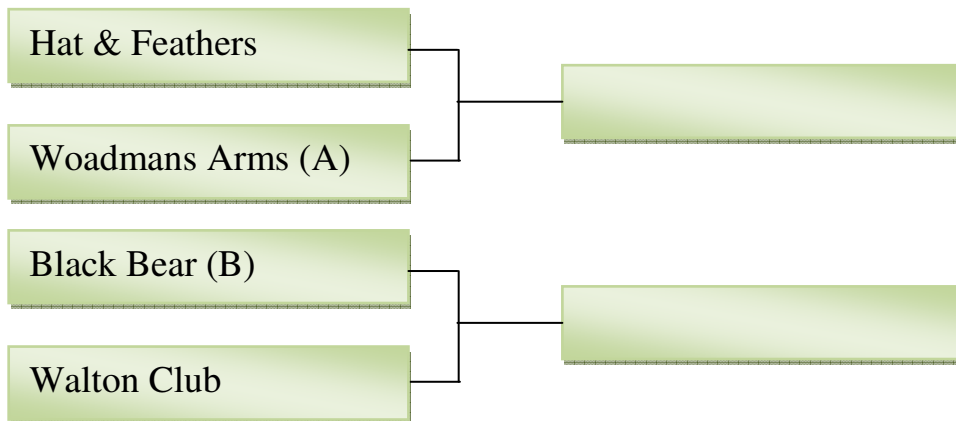

Wisbech & District

Open Pool League

Sponsored by **CHERRY AUTOMATICS**

Helpline
07725 216 599

Wisbech & District League Knock Out Cup Semi Finals

Played Sunday November 8th

Consolation Cup Semi Finals

Winning team to phone result in
(01945) 464207