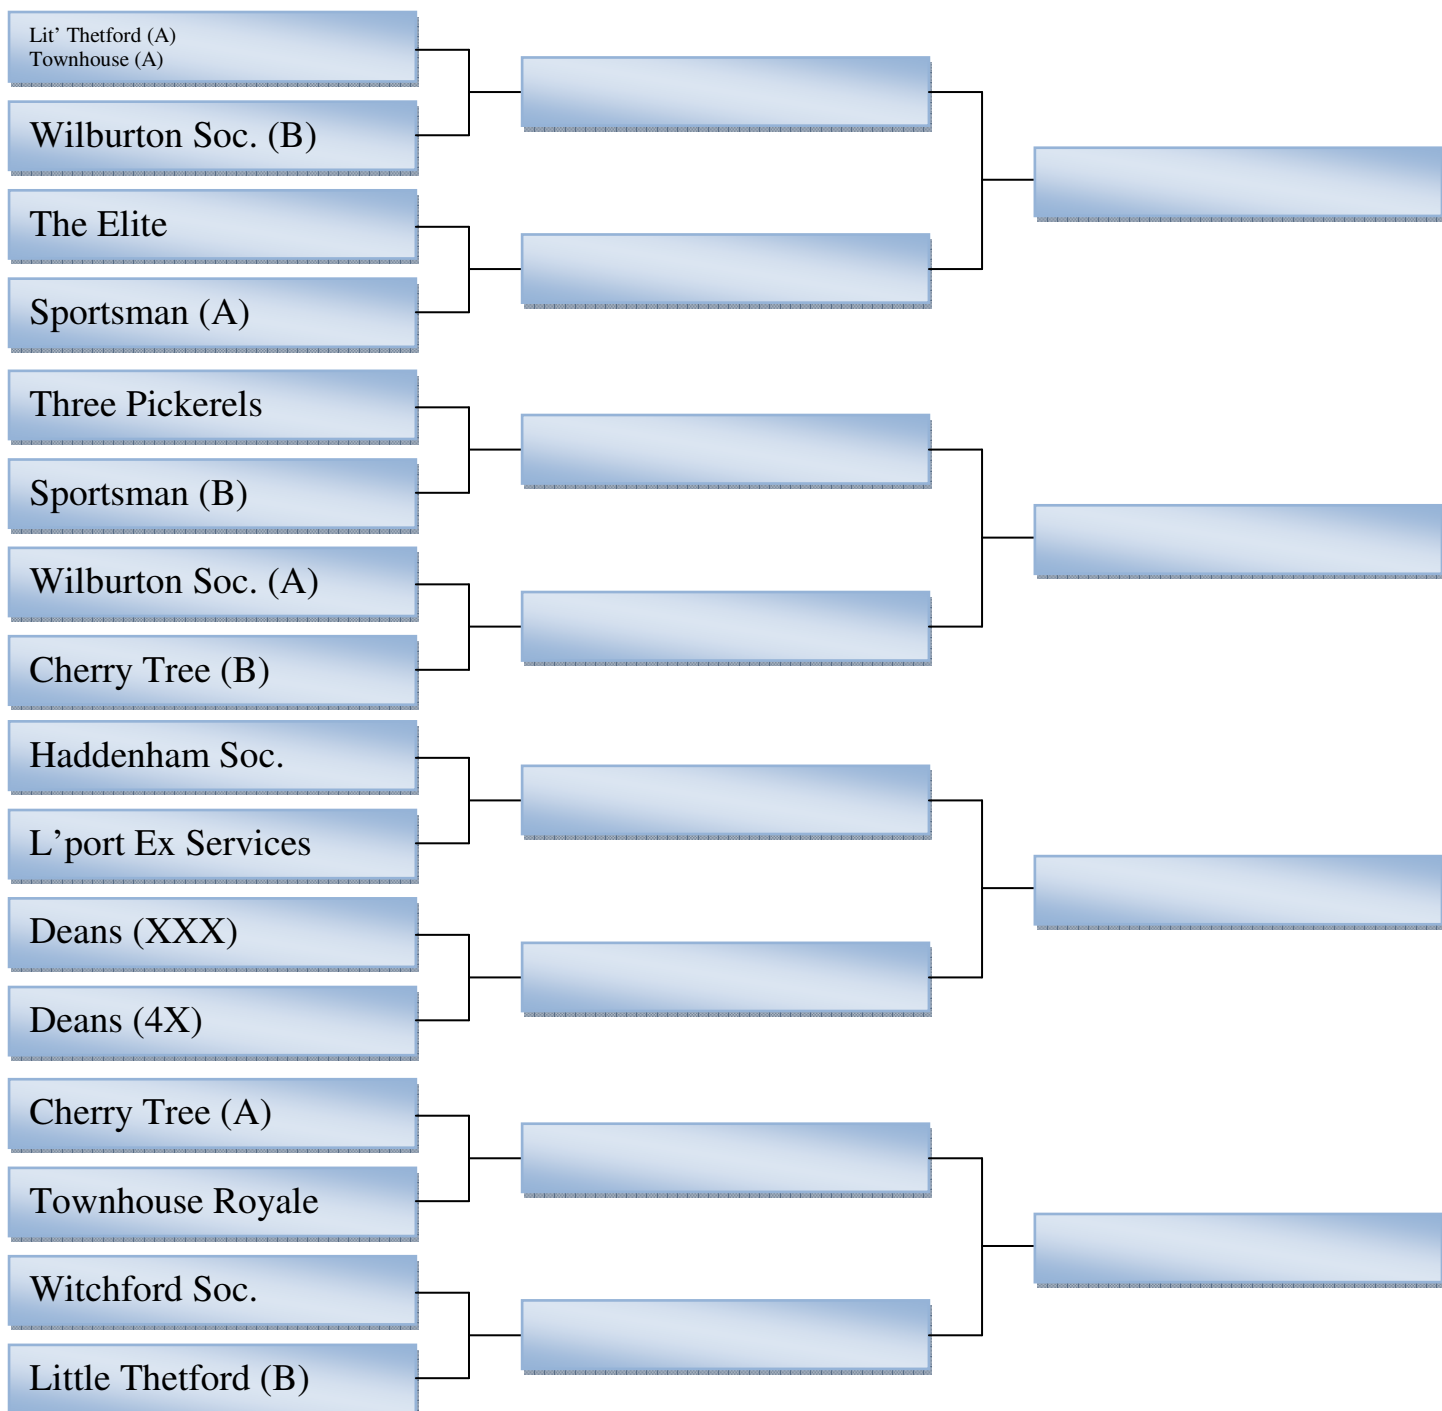

Preliminary Round

Played February 4th

Little Thetford (A)

V

Townhouse (A)